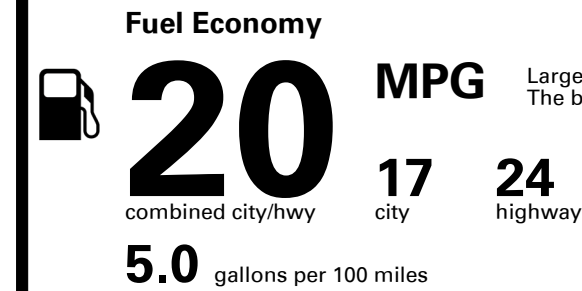

TOTAL PRICE: \$70,345.00

39 A 335HASIAN

EMISSIONS:
 This vehicle is certified to meet emission requirements in all 50 states

EPA DOT Fuel Economy and Environment

Gasoline Vehicle

Large Cars range from 14 to 103 MPG. The best vehicle rates 136 MPGe.

You spend \$4,250
 more in fuel costs over 5 years compared to the average new vehicle.

Annual fuel cost \$2,250

Fuel Economy & Greenhouse Gas Rating (tailpipe only)

Smog Rating (tailpipe only)

This vehicle emits 454 grams CO₂ per mile. The best emits 0 grams per mile (tailpipe only). Producing and distributing fuel also create emissions; learn more at fueleconomy.gov.

Actual results will vary for many reasons, including driving conditions and how you drive and maintain your vehicle. The average new vehicle gets 27 MPG and costs \$7,000 to fuel over 5 years. Cost estimates are based on 15,000 miles per year at \$ 2.55 per gallon. MPG is miles per gasoline gallon equivalent. Vehicle emissions are a significant cause of climate change and smog.