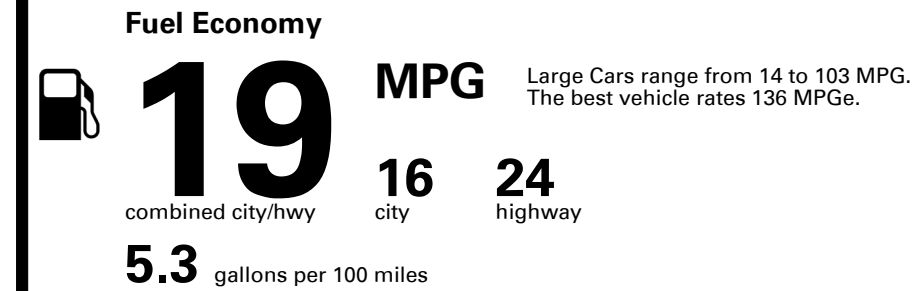

Manufacturer's Suggested Retail Price: \$73,850.00

ADDED FEATURES:

SOLD TO: GA708
 GENESIS OF ROSWELL
 11446 ALPHARETTA HIGHWAY
 ROSWELL GA 30076

SHIPPED TO: GA708

Inland Freight & Handling : \$995.00

VIN: KMTF54JH7KU054433	ENGINE: G8BEJU100962	EXTERIOR COLOR: CASABLANCA WHITE	INTERIOR/SEAT COLOR: BLACK/BLACK
MODEL: T0452R85	PORT OF ENTRY: BR	TRANSPORT: TRUCK	ACCESSORY WEIGHT: 26 lbs./ 12 kgs.

TOTAL PRICE: \$74,845.00

EMISSIONS:
 This vehicle is certified to meet emission requirements in all 50 states

EPA DOT Fuel Economy and Environment

You spend \$4,750
 more in fuel costs over 5 years compared to the average new vehicle.

Annual fuel cost \$2,350

Fuel Economy & Greenhouse Gas Rating (tailpipe only)

Smog Rating (tailpipe only)

This vehicle emits 482 grams CO₂ per mile. The best emits 0 grams per mile (tailpipe only). Producing and distributing fuel also create emissions; learn more at fueleconomy.gov.