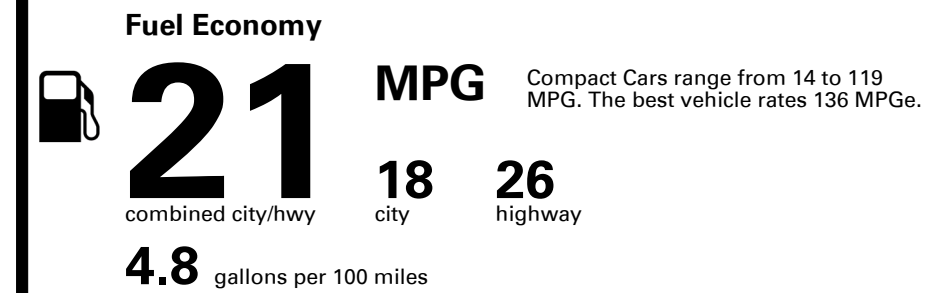

Inland Freight & Handling : \$995.00

SOLD TO: GA708
 GENESIS OF ROSWELL
 11446 ALPHARETTA HIGHWAY
 ROSWELL GA 30076

SHIPPED TO: GA708

VIN: KMTG34LE1KU019268	ENGINE: G6DPJA108989	EXTERIOR COLOR: VICTORIA BLACK	INTERIOR/SEAT COLOR: BLACK W/ RED
MODEL: R0442R65	PORT OF ENTRY: BR	TRANSPORT: TRUCK	ACCESSORY WEIGHT: 16 lbs./ 7 kgs.

EMISSIONS:
 This vehicle is certified to meet emission requirements in all 50 states

TOTAL PRICE: \$50,785.00

EPA DOT Fuel Economy and Environment

Gasoline Vehicle

You spend \$3,750
 more in fuel costs over 5 years compared to the average new vehicle.