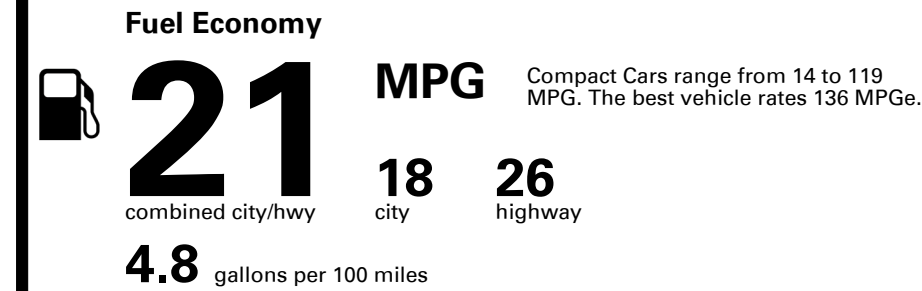

## EPA DOT Fuel Economy and Environment

Gasoline Vehicle

**You spend \$3,750**  
 more in fuel costs over 5 years compared to the average new vehicle.

**Annual fuel cost \$2,150**

**Fuel Economy & Greenhouse Gas Rating** (tailpipe only)