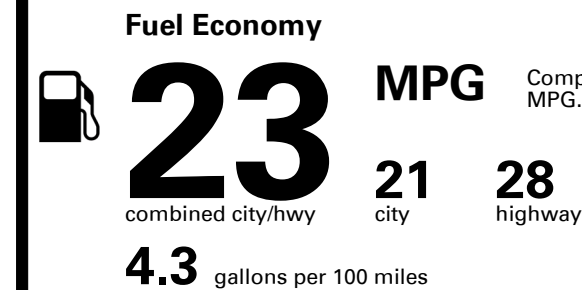

Full Tank of Gas

Manufacturer's Suggested Retail Price: $36,900.00

ADDED FEATURES:

*Elite Package: $5,000.00

- Full LED Headlights
- Integrated Navigation System
- Parking Distance Warning
- Power Folding Auto-Dimming Outside Mirrors
- Wide Sunroof / Rain-Sensing Wipers
- Integrated Memory System
- Power Tilt-and-Telescopic Steering Wheel
- Heated and Ventilated Front Seats
- Lexicon® 15-Speaker Surround Sound Audio System
- Leather Seating Surfaces & Aluminum Interior Trim

*Prestige Package: $3,000.00

- Heads-Up Display / Surround View Monitor
- Low Beam Assist / Wireless Charging Pad
- Nappa Leather Seating Surfaces with Luxury Quilting
- Power Driver Seat Cushion Extension
- Front Passenger Seat 4-Way Power Lumbar
- Heated Rear Seats
- Microfiber Suede Headliner

Accessories

- *Cargo Tray $115.00
- *Mud Guards $60.00
- *Rear Bumper Appliqué $70.00

Inland Freight & Handling : $995.00

TOTAL PRICE: $46,140.00

305 A 1779HNOCC

SOLD TO: GA708
GENESIS OF ROSWELL
11446 ALPHARETTA HIGHWAY
ROSWELL GA 30076

SHIPPED TO: GA708

VIN: KMTG44LA5KU013127	ENGINE: G4KLJA100859	EXTERIOR COLOR: HAVANA RED	INTERIOR/SEAT COLOR: BLACK/BLACK
MODEL: R0412A45	PORT OF ENTRY: BR	TRANSPORT: TRUCK	ACCESSORY WEIGHT: 14 lbs./ 7 kgs.

EMISSIONS:
This vehicle is certified to meet emission requirements in all 50 states

EPA DOT Fuel Economy and Environment

Compact Cars range from 14 to 119 MPG. The best vehicle rates 136 MPGe.

You spend $2,750
more in fuel costs over 5 years
compared to the average new vehicle.

Annual fuel cost $1,950

Fuel Economy & Greenhouse Gas Rating (tailpipe only)